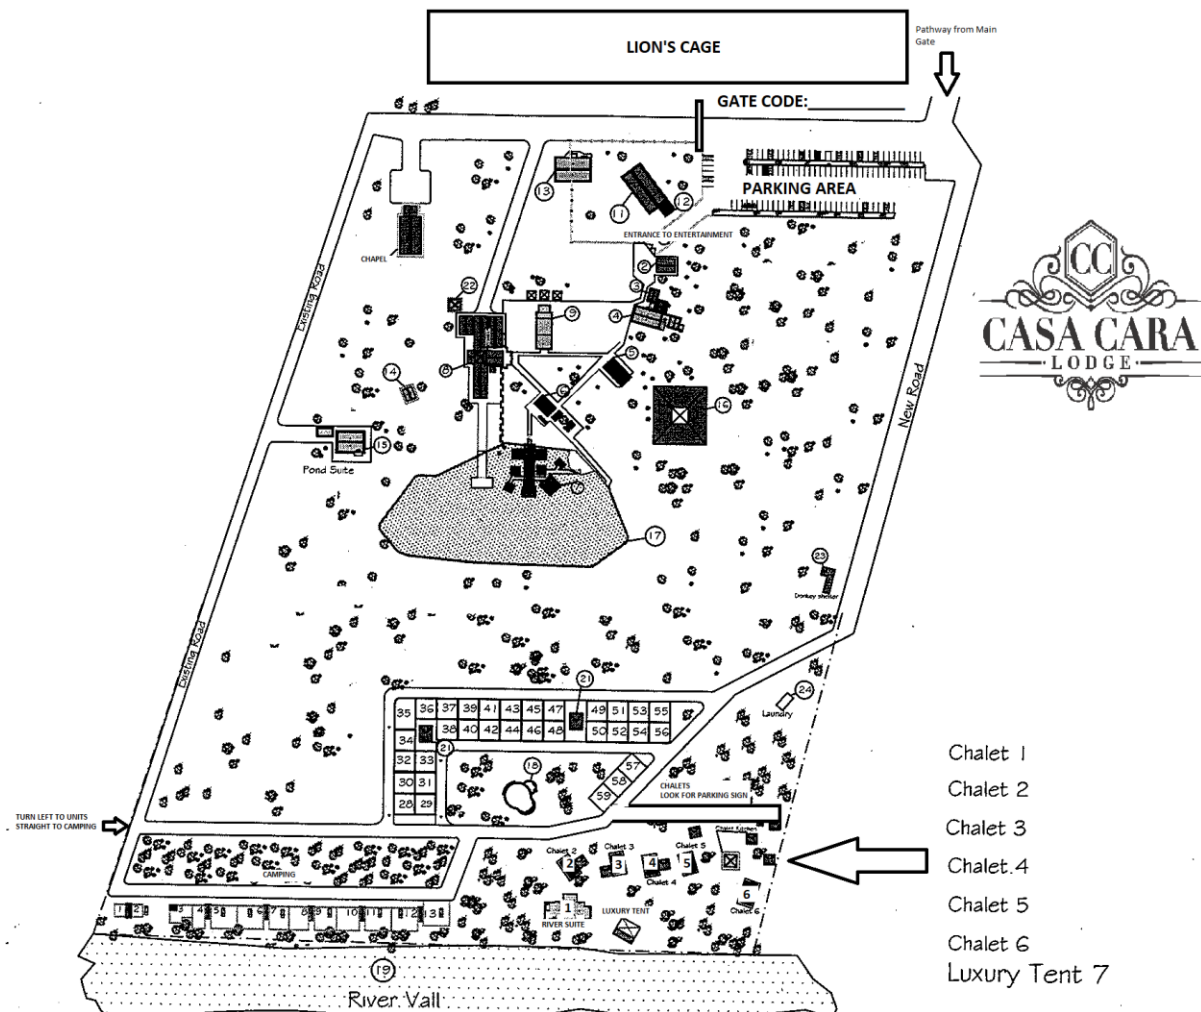

# CASA CARA LODGE SITE MAP AND DIRECTIONS

## Welcome to Casa Cara Lodge.

Please Contact us at **056 817 1251** for any assistance:

Please follow the road until you pass the Lion's Cage. You will see a parking area and a Motor Gate with the sign to Wedding Venue, etc. Enter the Code provided.

Follow the road which makes a turn left past the Wedding Chapel.

The first Unit you will see is the **Pond Suite**.

Continue straight with that road until you see a sign for Caravan Stands and Units.

Caravan stands will be straight and start at **Stand number 1**.

Turn left to the Self Catering units, (it will appear after the stands) which start from **unit one** or **Superior River Suite**.

Please stop at the parking sign for the unit you booked.

**Luxury Tent** parking at Unit 3. Pass **Unit 3** and walk straight into **Luxury Tent**.