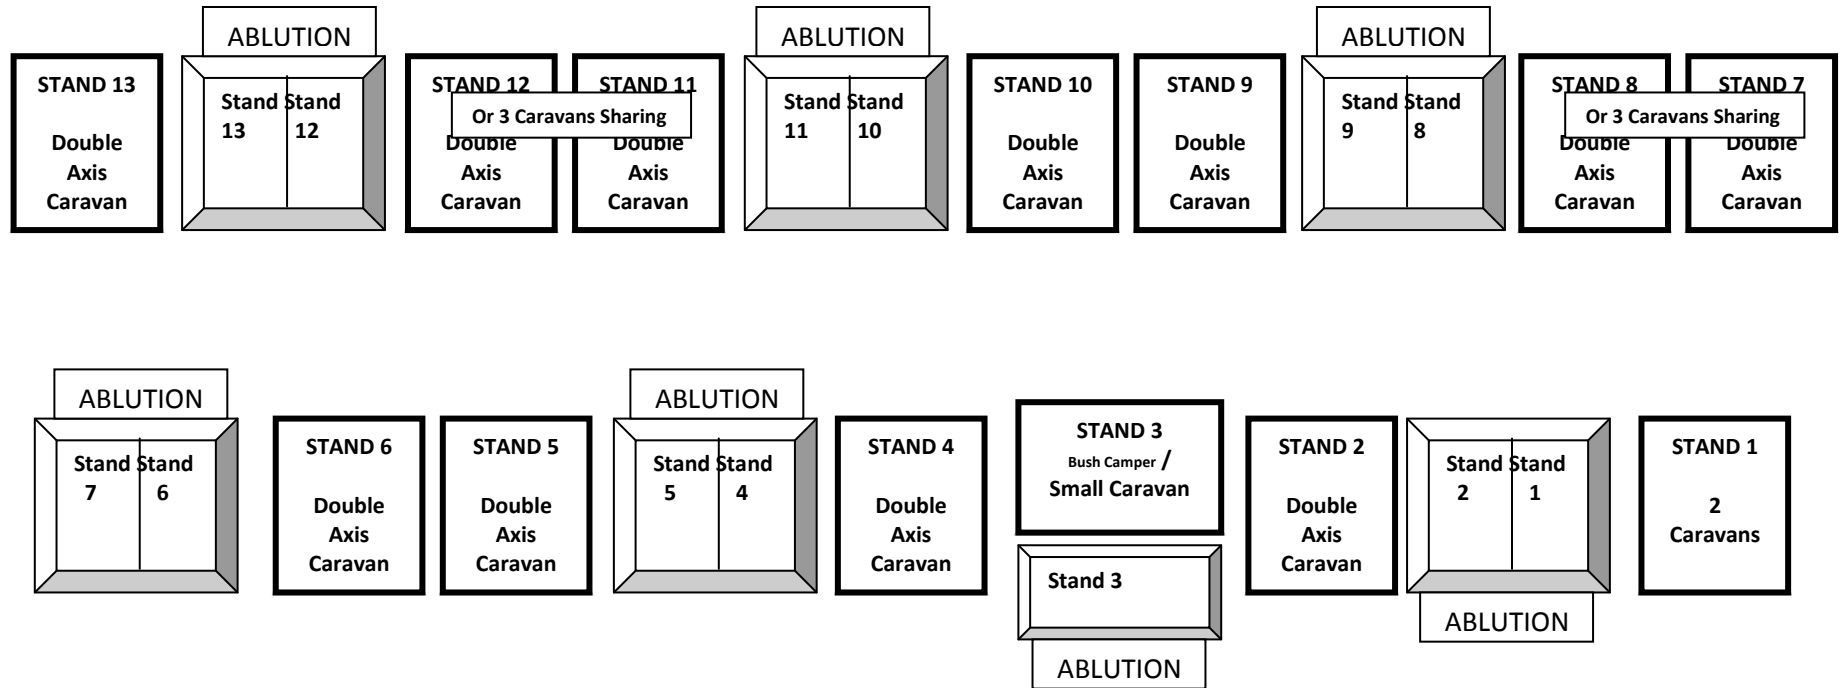

LODGE CARAVAN STAND INFORMATION

Each stand has its own abluition (double abluition are divided). All adjacent to the Vaal River. The Stands are positioned in one straight line (not as indicated in the illustration).